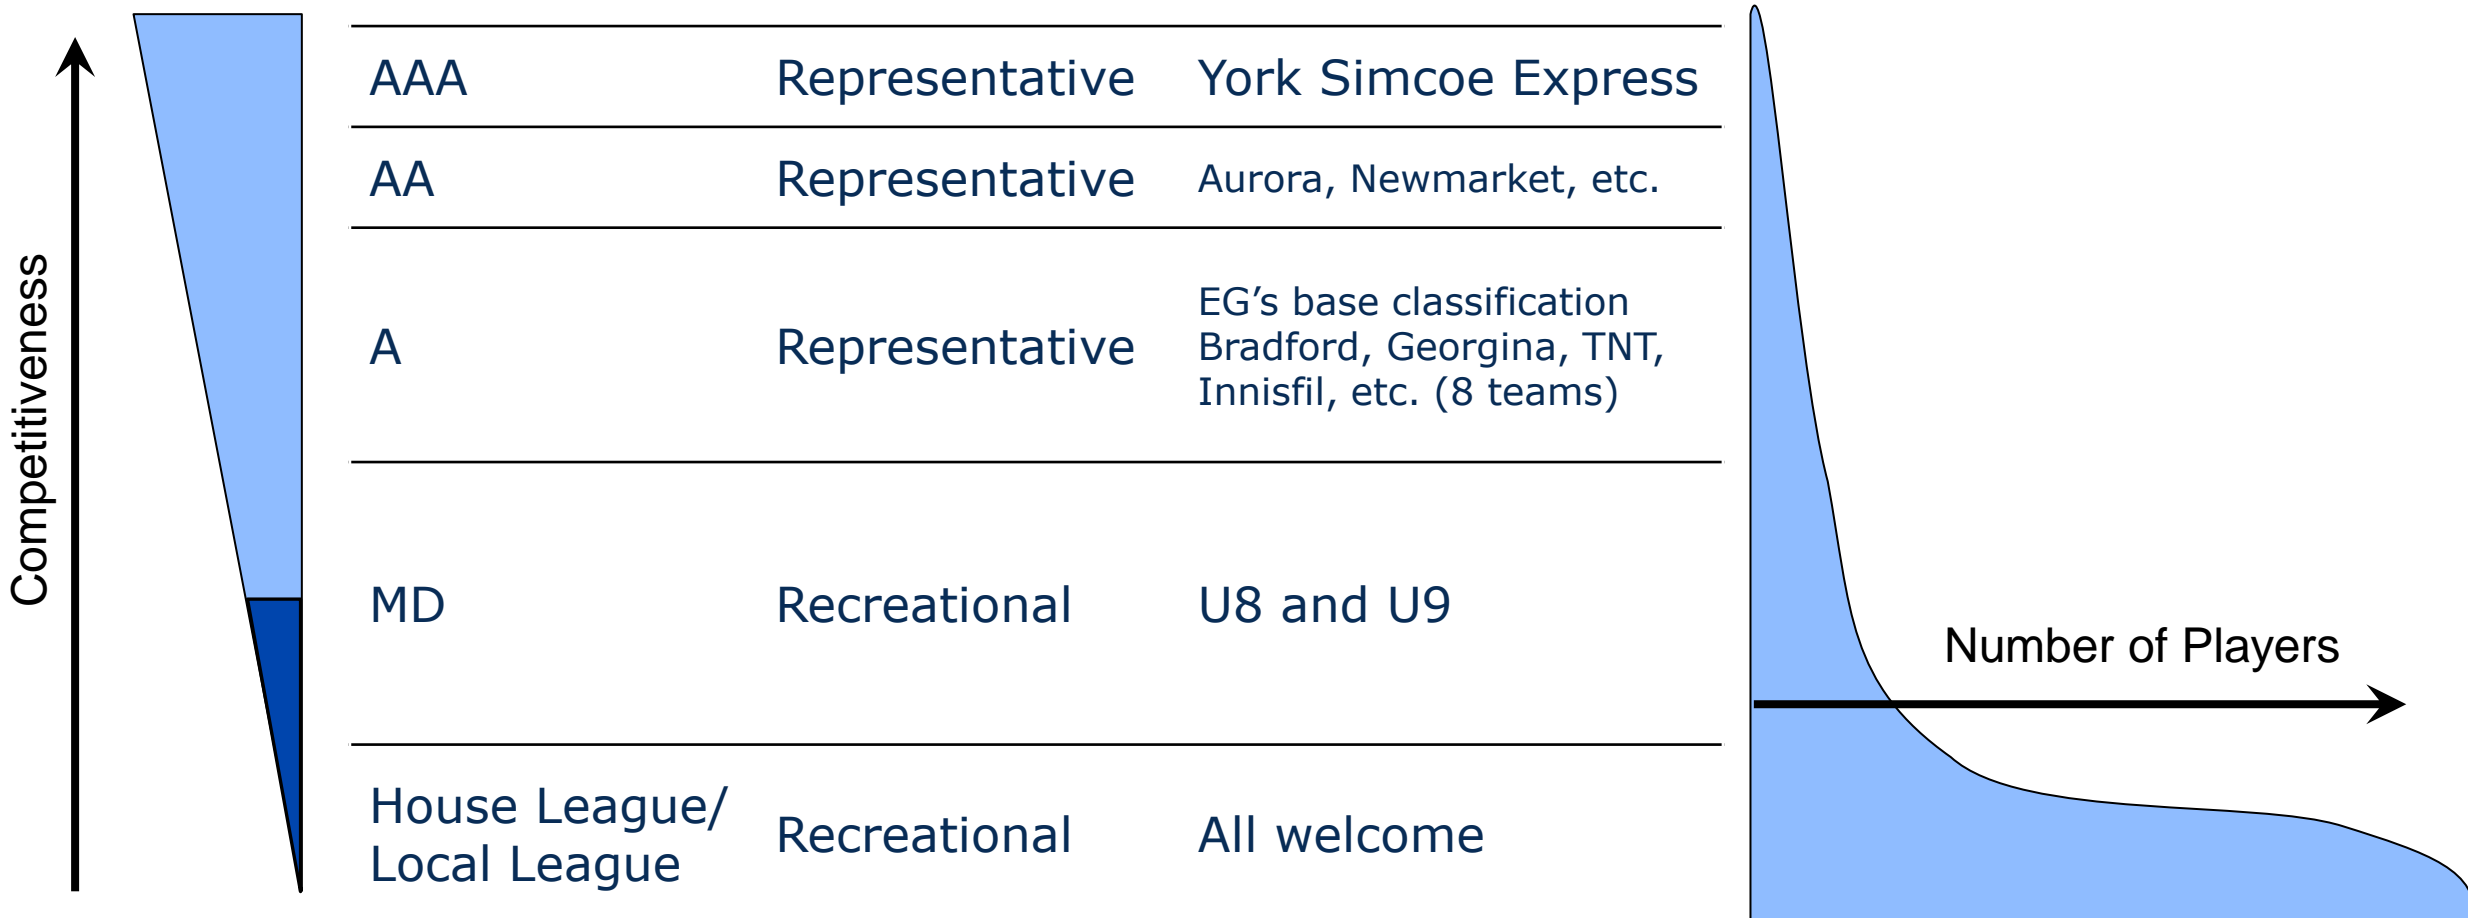

East Gwillimbury Minor Hockey Association

**Local League
Information Session
April 2, 2022**

Understanding Different Programs

Local League is considered recreational hockey.

Comparing Programs

	House League	Local League
	Recreational	Recreational
Opponent	EG teams	TNT, Schomberg, Lefroy, Beeton, Richmond Hill, Innisfil, Nobleking, Bradford
Ice Time	Roll-the-Lines	Equal Ice Time
Residency	Open to everyone	Open to everyone
Extra Costs	<ul style="list-style-type: none"> • Optional Items • Tournament(s) • Name bars • Extra Practice • Etc. Usually <\$200	Optional Items <ul style="list-style-type: none"> • Tournament(s) • Name bars • Extra Practice • Etc. Usually <\$200
Jerseys	One Colour	White (Home); Blue (Away)

Comparing Programs

	House League	Local League
Games	Sharon	Games are played at Sharon and other centres participating in local loop (Bradford, TNT, Schomberg, Lefroy, Beeton, Richmond Hill, Innisfil, Nobleking, Bradford)
Game Times	Weekends	<ul style="list-style-type: none"> • Home games (13) vary • Away games (13) vary • Schedule known at start of year
Practices	Sharon Arena	Sharon Arena
Practice Times	Weekends	Vary

Comparing Programs

	House League	Local League
Body Checking	No	No
Balancing	<ul style="list-style-type: none">• Evaluation Skates• TRY within EG to balance	<ul style="list-style-type: none">• Evaluation Skates• EG teams MUST be balanced• Fines, or exclusion from playoffs if not balanced• Players may be moved between EG teams to balance by required dates• Requests for friends to play together may not be accommodated

Background: Local League Level-Setting

- Residency Rules DO NOT apply; Some Newmarket and Georgina players do play in our Local League to get travel, without the commitment of rep
- Regular season runs from October to February. Playoffs determine how far you go (typically into mid-March)
- All teams are guaranteed 2 rounds of playoffs.